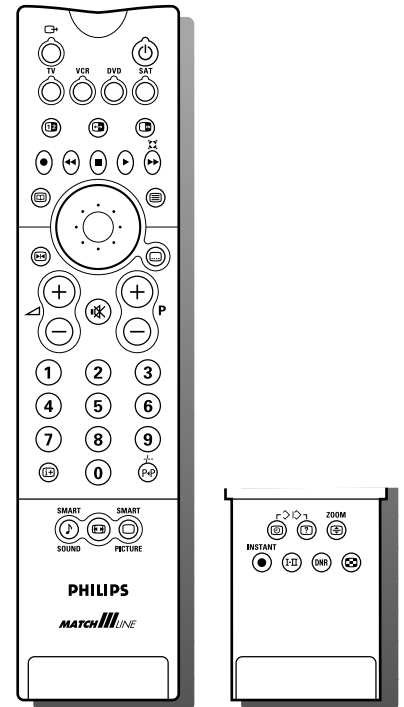

Technical Specifications

Chassis

- Type: MG 2A

Display

- Visible diagonal: 55"/140cm
- Display technology: three 7" large throat CRTs
- Lenses: Delta 79/78
- Viewing angle: Horizontal 160 degree
- Brightness: typical 1480 lux
- Contrast: 150:1
- Aspect ratio: 16:9

Connections

- Rear cabinet: 3 SCART
- Cinch: Audio out L/R, surround out
- Center channel high level input
- Side Panel: S-Video in, Cinch Video/Audio in, 3.5 mm headphone mini-jack

Remote control

- RC type: 2030
- Multi-component control (TV/VCR/DVD/SAT)

Miscellaneous

- Mains: 220-240V
- Power consumption: 310 watt (estimated)
- Standby consumption: 1 watt
- Weight (excl. packaging): 95 kg
- Dimensions (wxhxd): 1334 x 1395 x 765 mm
- Dimensions carton: TBD